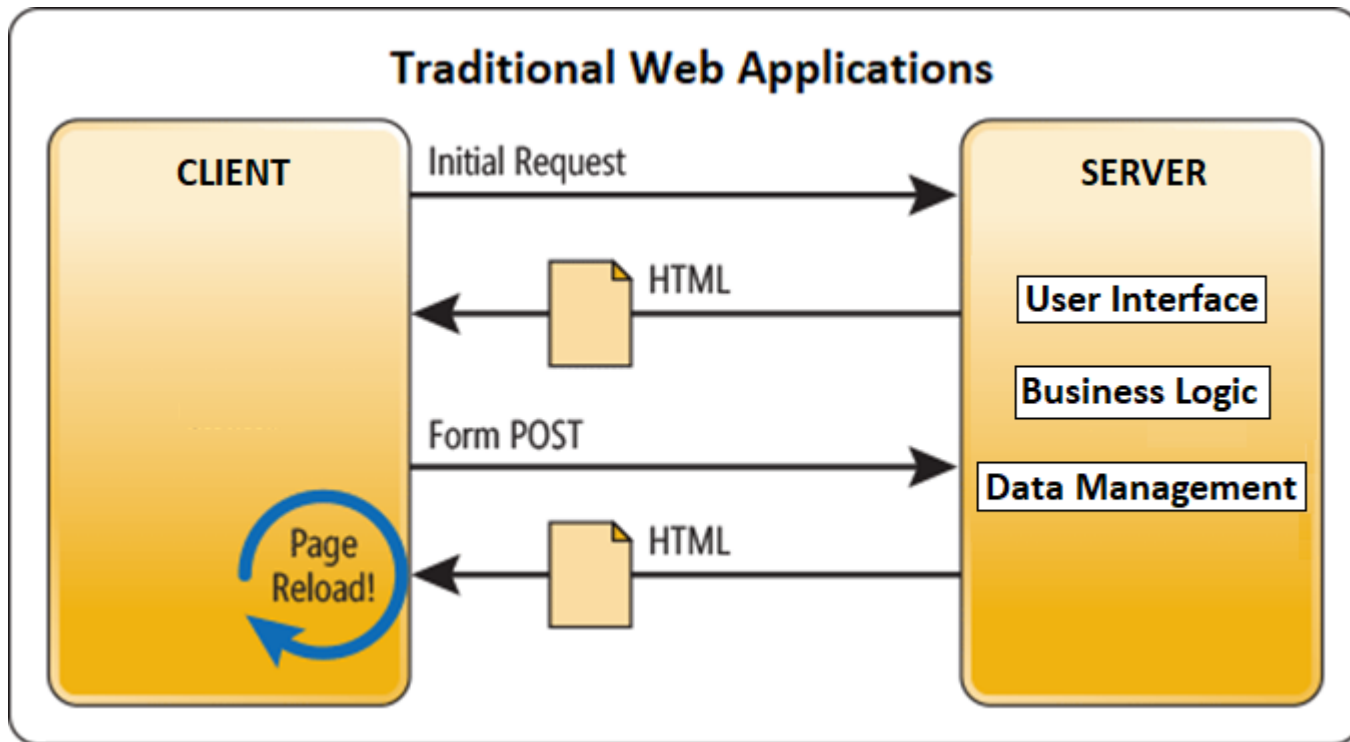

The Project is funded by CONACYT - Paraguay through the PROCIENCIA Program with resources from the FEEL of FONACIDE

Motivation: Rich Internet Applications

Motivation: Rich Internet Applications

Motivation: Features of RIAs